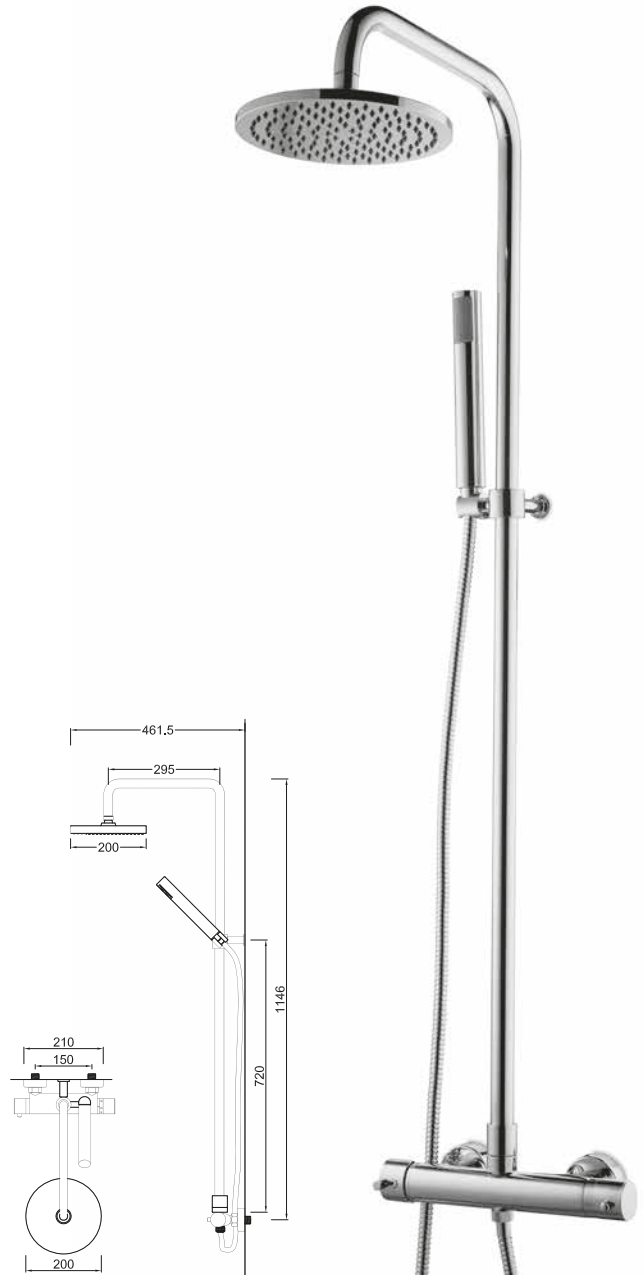

ACESSÓRIOS . ACCESORIOS . ACCESSOIRES

WCHUV001 WCHUV012 WACE078
(ABS)