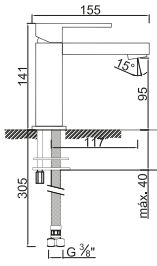

WECORLUX 001

118,05 €

Monocomando de Lavatório sem Acessórios
Monomando de Lavabo sin Accesorios
Monobasin Mixer without Accessories
Mitigeur Lavabo sans Accessoires