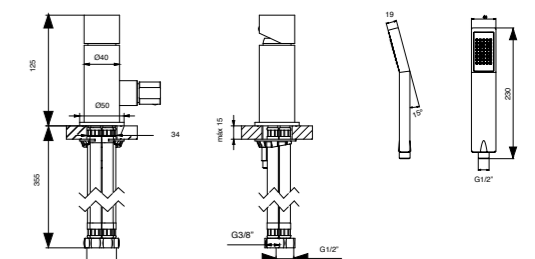

Cascata encastrar - Built-it flat spout	Cromado
Monocomando, chuveiro mão e bica de encastrar Single lever mixer and hand shower and built-it flat spout	440 € 010CASC11001
Conjunto antigotas quadrado Square anti-drops set	160 € 5631001