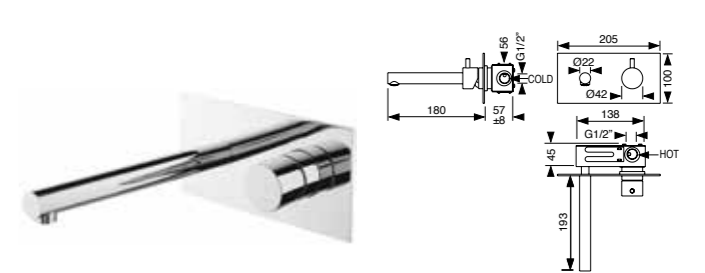

Cilíndrica	Cromado	Branco	Preto
Monocomando lavatório de parede com espelho completo Single lever built-in basin mixer with wall flange	209 € 010CIL0701	250 € 010CIL0702	250 € 010CIL0703