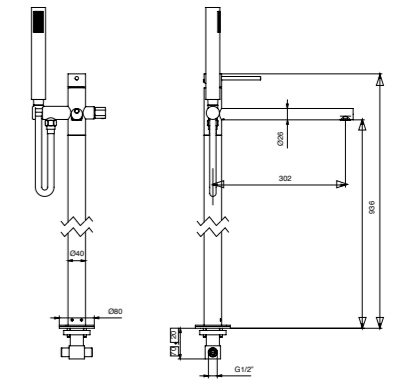

Quadra chão	Cromado	Branco	Preto
Monocomando de banheira ao chão com chuveiro manual Bathtub single-lever mixer floor mounting with waterfall spout, diverter and shower hand.	1.065 € 010ESQ15500	1.299 € 010ESQ15501	1.299 € 010ESQ15502