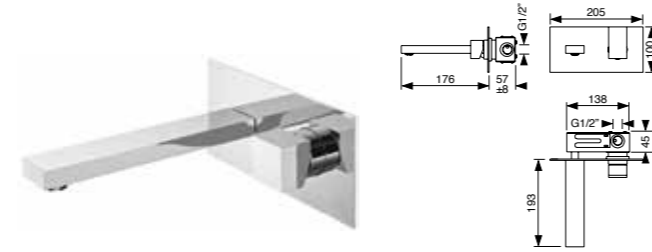

Plan	Cromado	Branco	Preto
Monocomando lavatório de parede Com espelho completo Single lever built-in basin mixer with wall flange	262 € 010ESQ0701	315 € 010ESQ0702	315 € 010ESQ0703