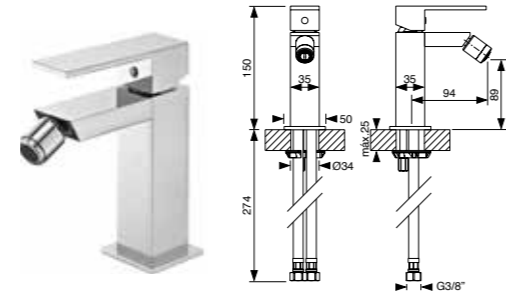

Plan	Cromado	Branco	Preto
Monocomando bidé (Inclui válvula clic clac + 2 torneiras esquadria 1/2*3/8 com filtro) Single lever bidet mixer (click-clack waste and tap 1/2x3/8 with filter)	168 € 010PLAN0201	168 € 010PLAN0202	168 € 010PLAN0203