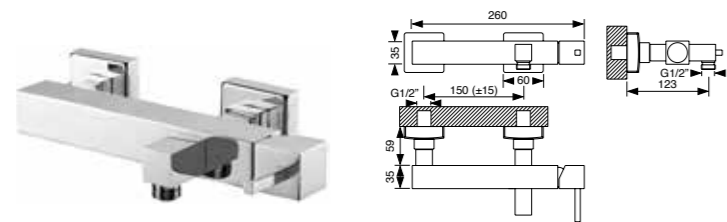

Quadra	Cromado	Branco	Preto
Monocomando duche, com perno, chuveiro de mão, suporte e flexível Shower mixer, with bolt, hand-shower, flexible and support	238 € 010QUAD30R1	331 € 010QUAD30R2	331 € 010QUAD30R3