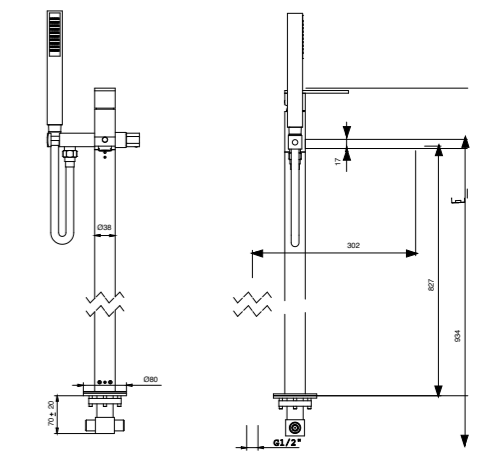

Cilíndrica chão	Cromado	Branco	Preto
Monocomando de banheira ao chão com chuveiro manual Bathtub single-lever mixer floor mounting with waterfall spout, diverter and shower hand.	960 € 010CIL15500	1.178 € 010CIL15501	1.178 € 010CIL15502