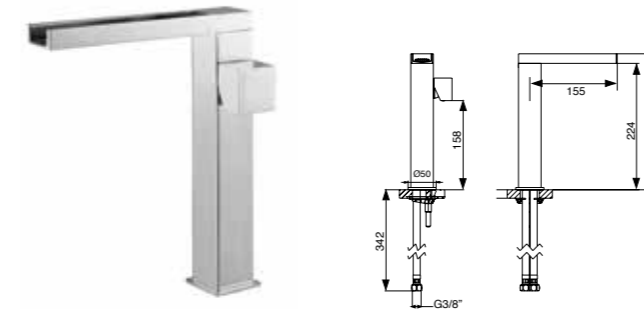

Nascente	Cromado	Branco	Preto
Monocomando lavatório 175mm (Inclui válvula clic clac + 2 torneiras esquadria 1/2*3/8 com filtro) Single-lever basin mixer 175mm (click-clack waste and tap 1/2x3/8 with filter)	341 € 010NAS0511	410 € 010NAS0512	410 € 010NAS0513