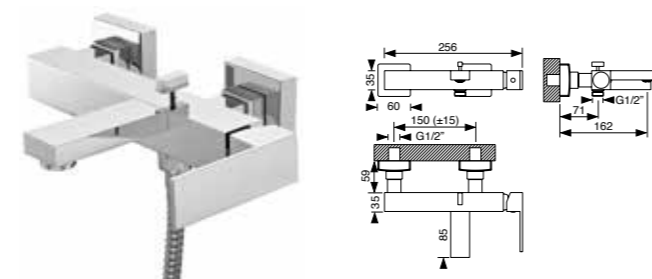

Plan	Cromado	Branco	Preto
Monocomando banheira com bica, inversor, chuveiro de mão, suporte e flexível Bath mixer with spout, diverter, hand-shower, Flexible and support	275 € 010PLAN0401	315 € 010PLAN0402	315 € 010PLAN0403