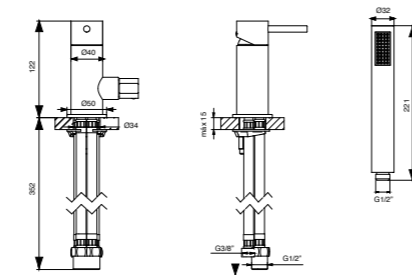

Cilíndrico	Cromado
Monocomando, chuveiro de mão e válvula de enchimento com descarga automática. Single lever mixer, hand shower and pop-up waste and overflow with water outlet spot.	498 € 010CIL11001
Conjunto antigotas redondo Round anti-drops set	160 € 5631002