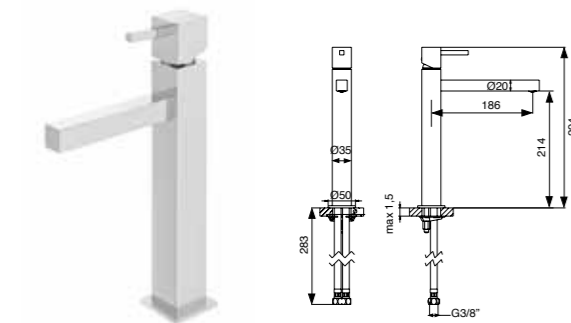

Quadra	Cromado	Branco	Preto
Monocomando lavatório 180mm com perno (Inclui válvula clic clac + 2 torneiras esquadria 1/2*3/8 com filtro) Basin mixer 180mm, with bolt (click-clack waste and tap 1/2x3/8 with filter)	221 € 010QUAD51BR1	265 € 010QUAD51BR2	265 € 010QUAD51BR3