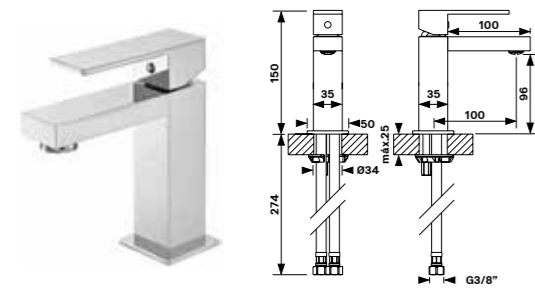

Plan	Cromado	Branco	Preto
Monocomando lavatório (Inclui válvula clic clac + 2 Torneiras esquadria 1/2*3/8 Com filtro) Single lever basin mixer (click-clack waste and tap 1/2x3/8 with filter)	168 € 010PLAN011	168 € 010PLAN012	168 € 010PLAN013