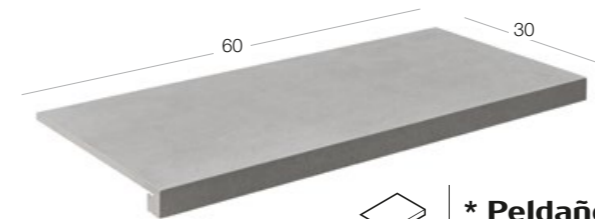

We also keep your security in mind by creating steps with slip resistant properties in two formats, flat and indented.

Discover the design options that you can choose from as a complement to your floor tile.

**Rodapié medio / Medium skirting**

8x60 / 3"x24" 9,5x60 / 4"x24"  
10x60 / 4"x24"

**Rodapié largo / Long Skirting**

9,5x120 / 4"x48" 9,5x90 / 4"x36"

**\* Peldaño liso / Grooveless step**

30x120 / 12"x48" 19,5x120 / 8"x48"  
30x90 / 12"x36" 30x60 / 12"x24"