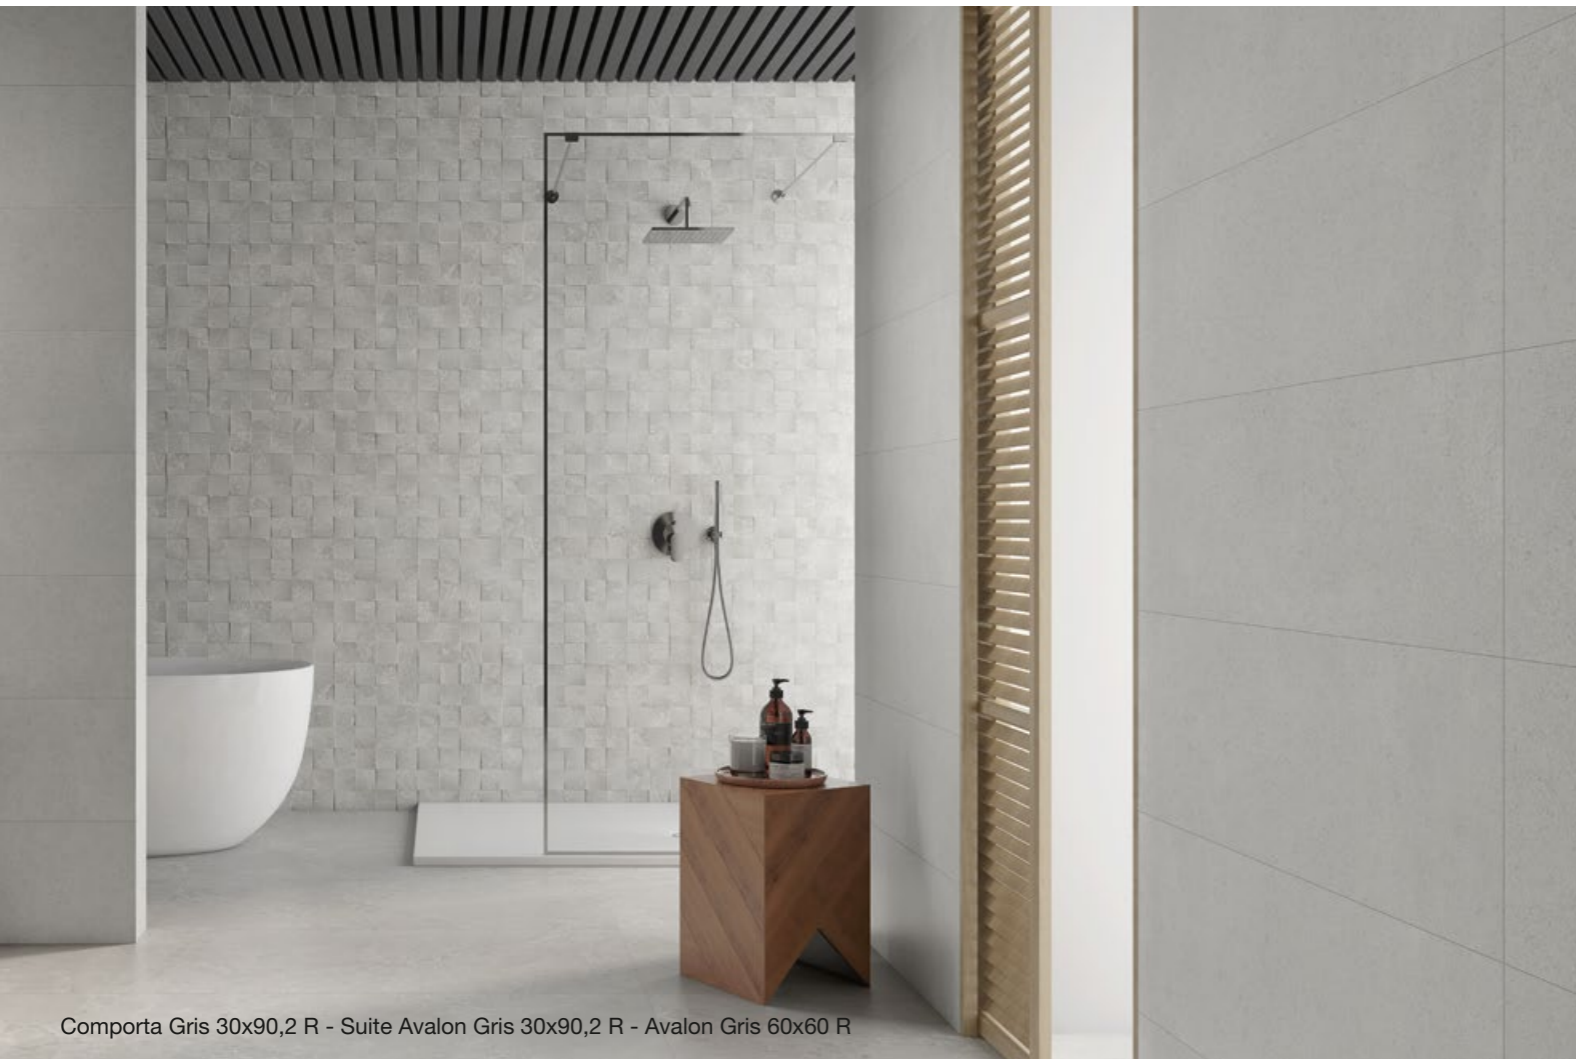

Comporta Arena 30x90,2 R

Comporta Gris 30x90,2 R - Suite Avalon Gris 30x90,2 R - Avalon Gris 60x60 R