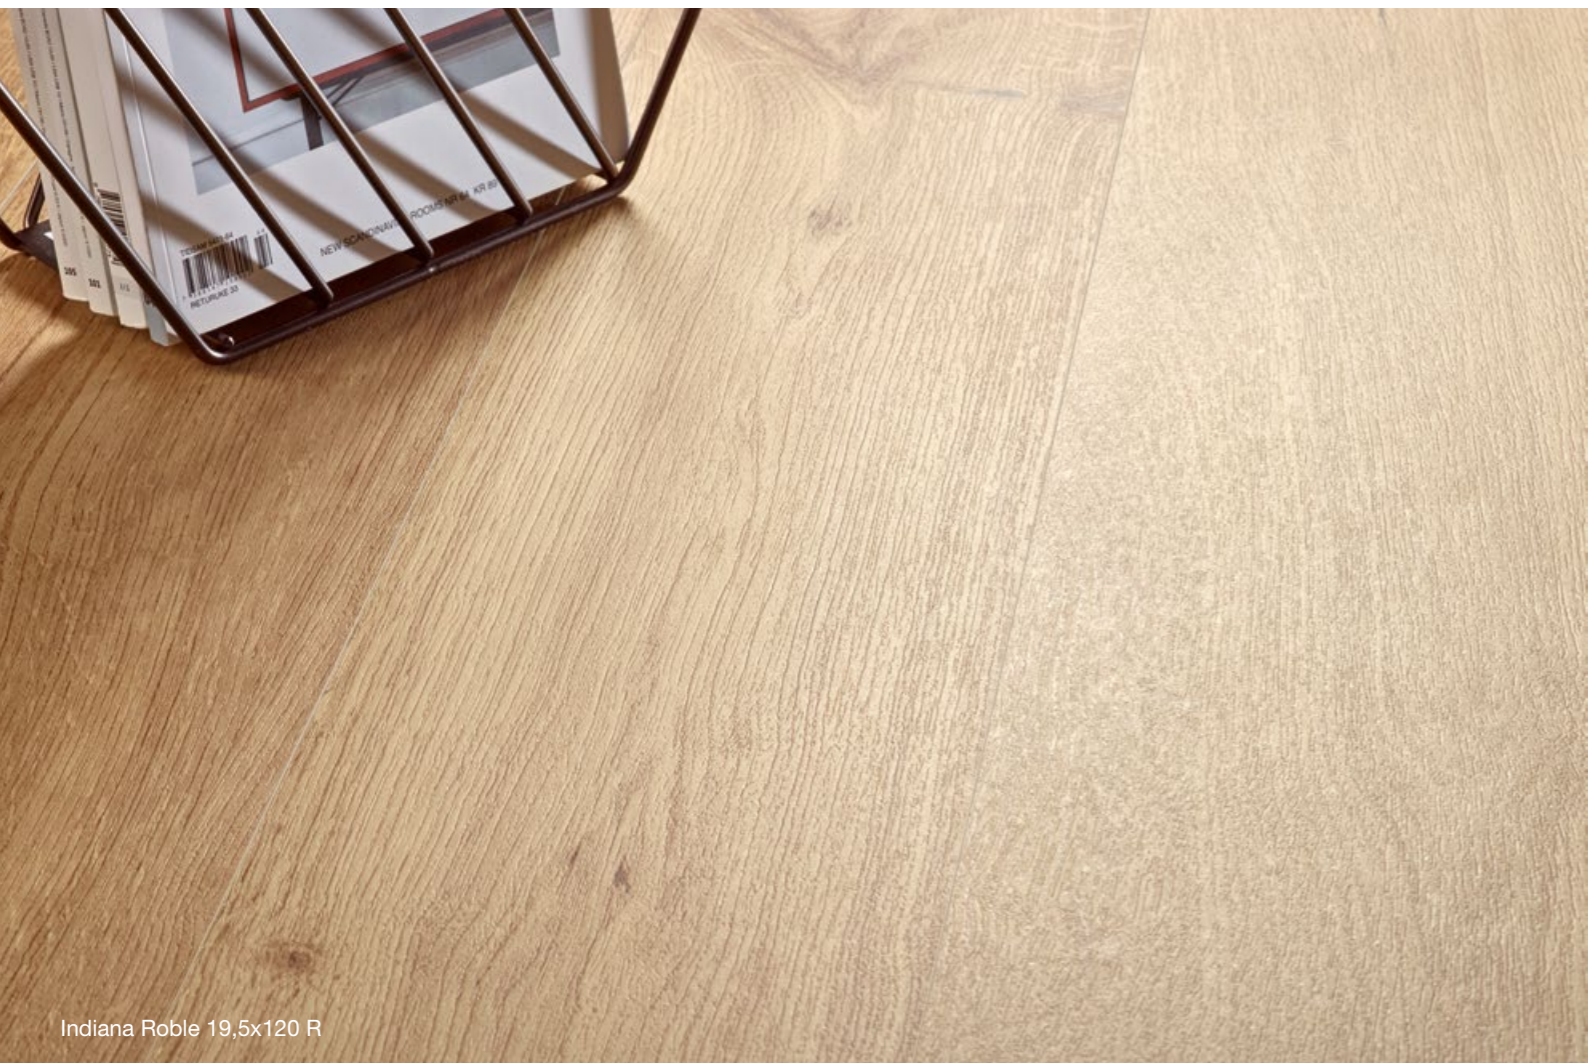

Indiana Roble 19,5x120 R