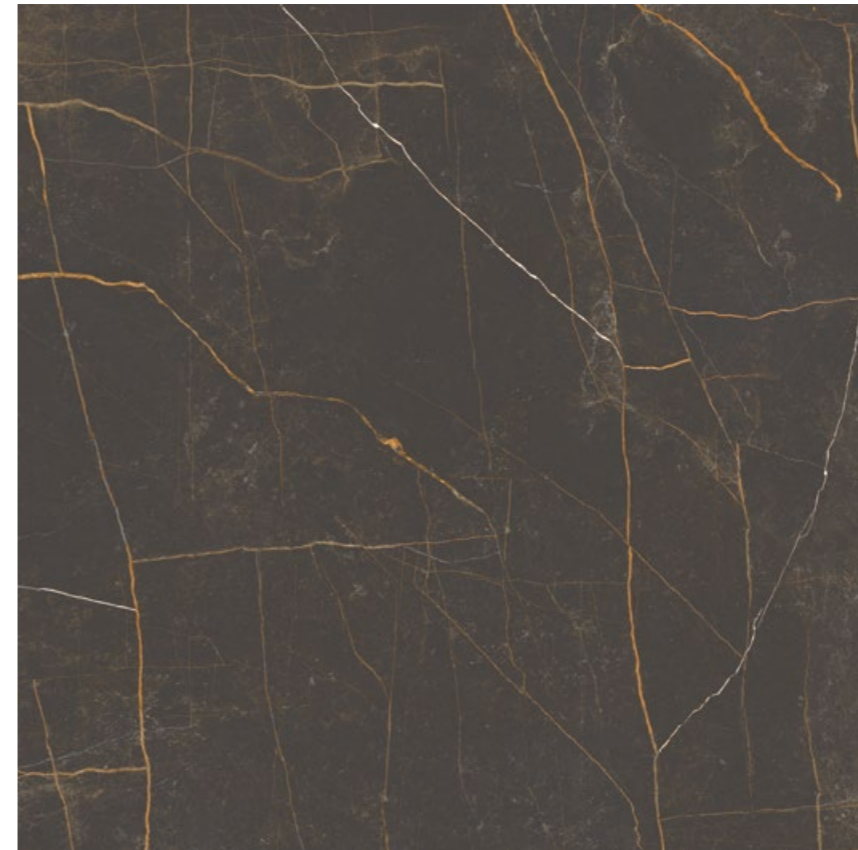

St Laurent

Porcelánico Pulido / Polished Porcelain

thinbig®

MARBLES

7 mm | | **120x120 R**
48"x48" R

Negro

LM Noir St Laurent NGPOL
120x120 R / 48"x48" R
FNL03E8161 / M2420
G4

120x120 R / 48"x48" R

2 Pzs. 51 Kg. 2,880 m²	32 Box 1,638 Kg. 92,160 m²