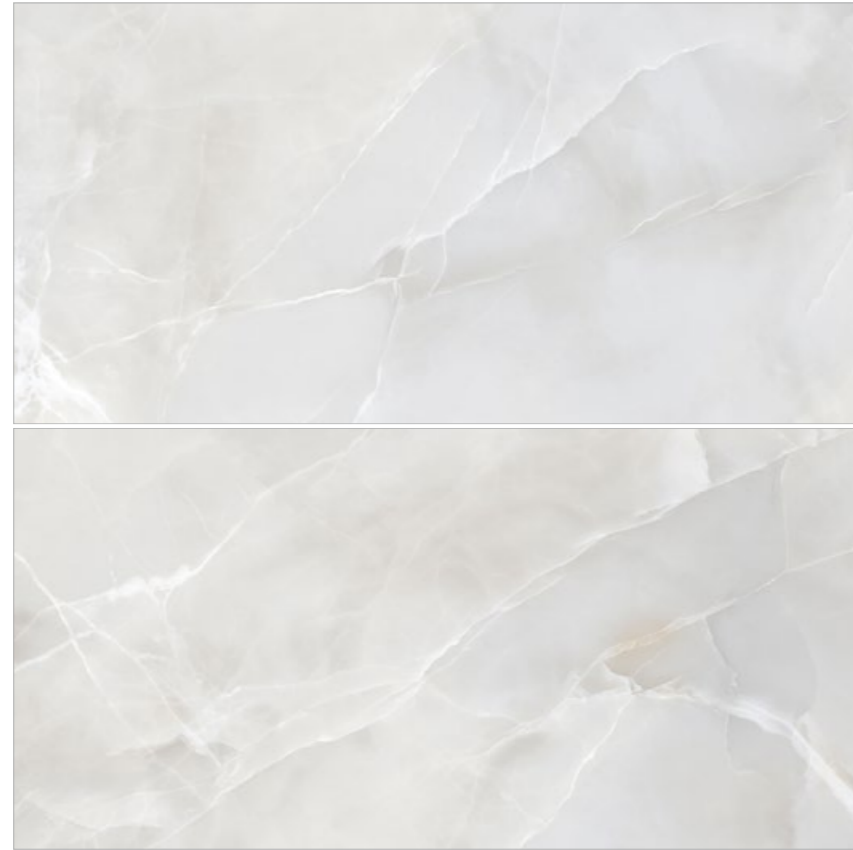

Marble Athea

Porcelánico Pulido / Polished Porcelain

MARBLES

60x120 R
24"x48" R